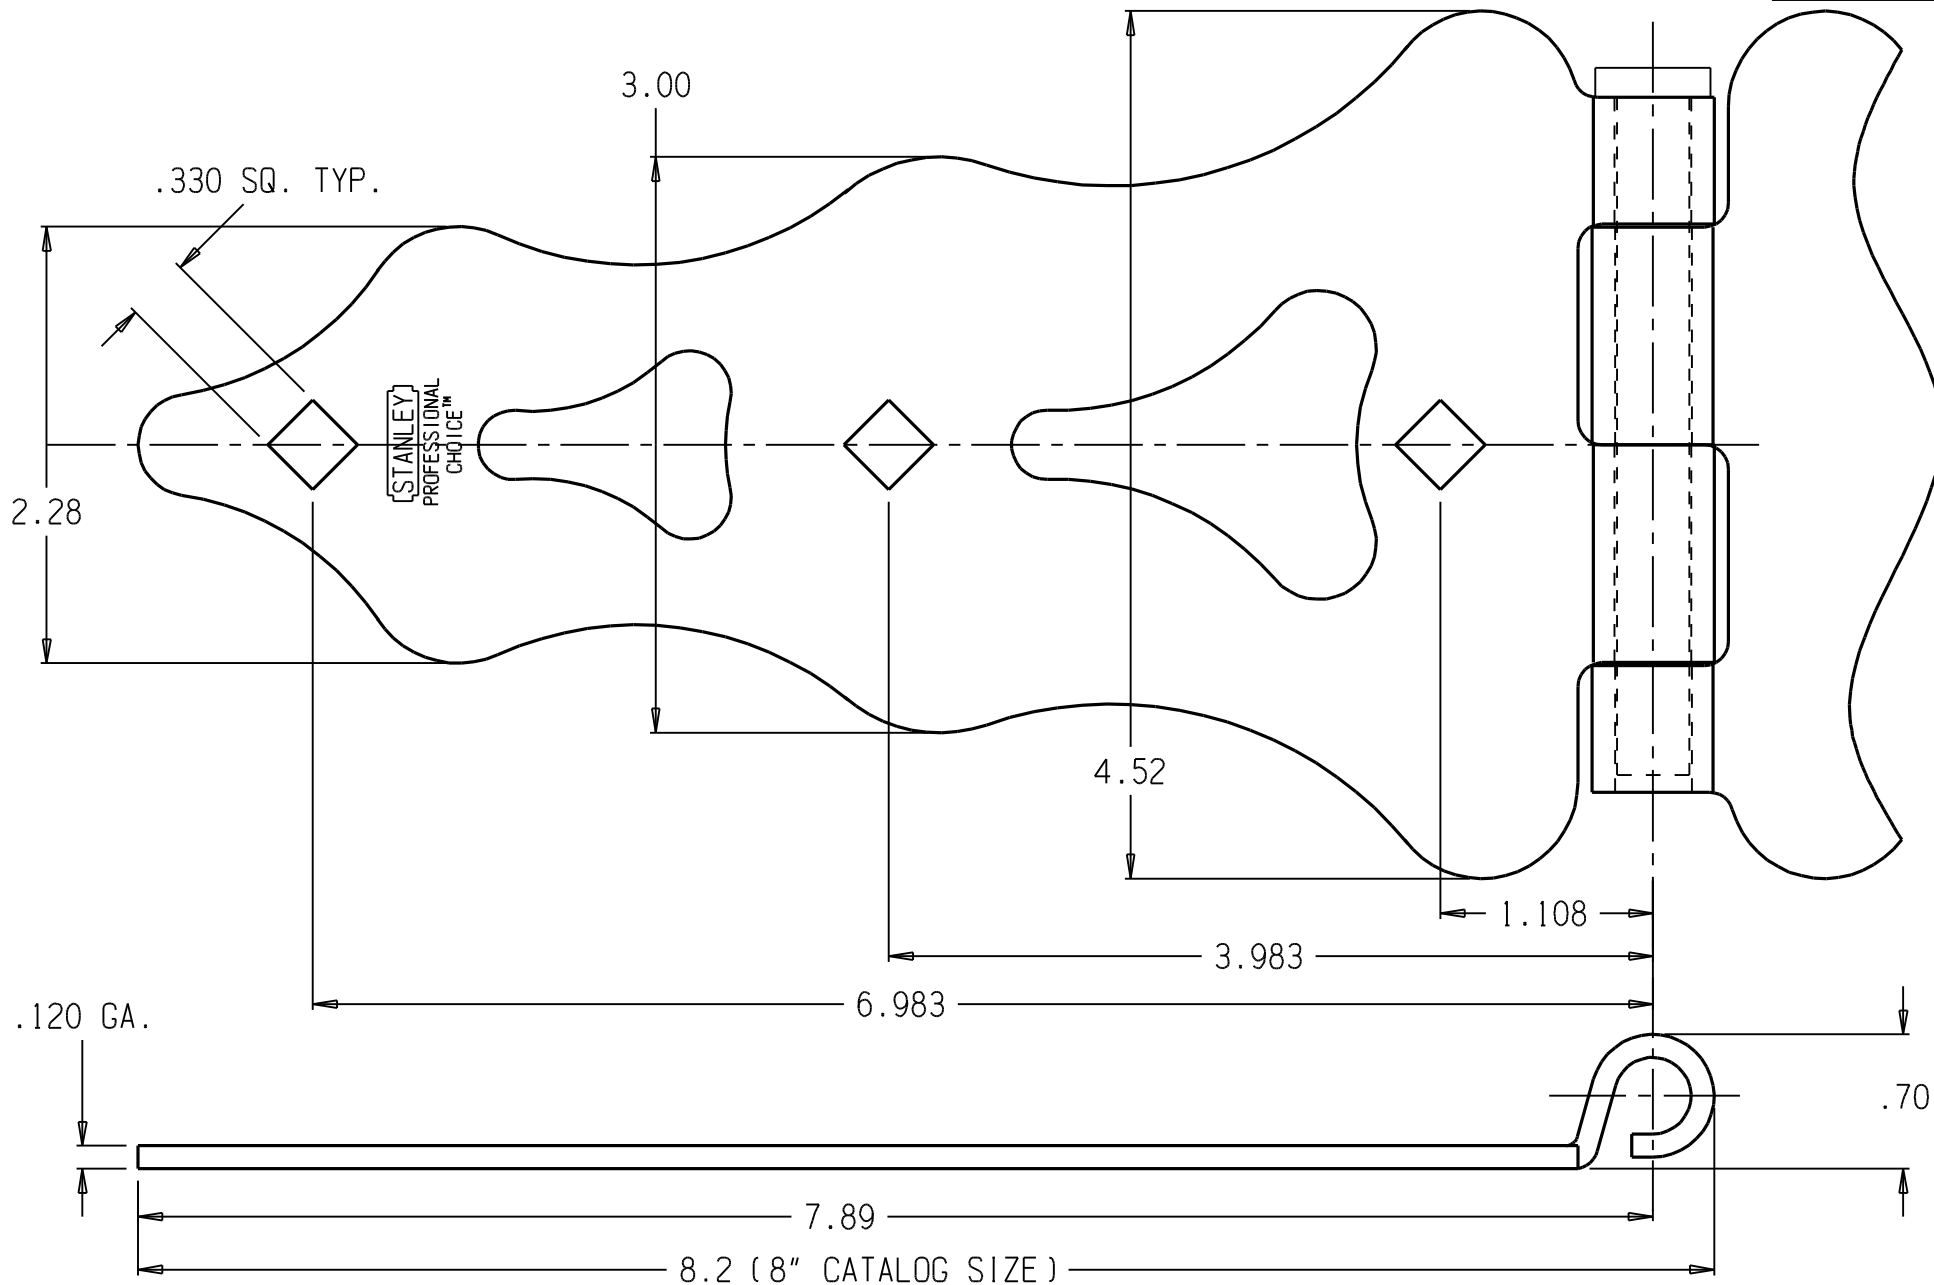

310006-T

DIMENSIONS SHOWN ARE NOMINAL.  
MATERIAL: LOW CARBON STEEL.  
SET INCLUDES: 4 STRAPS, 2 PINS  
AND 12 EACH 5/16" x 2" HEX HEAD LAG SCREWS.

D&D 310006 8" STRAP HINGE