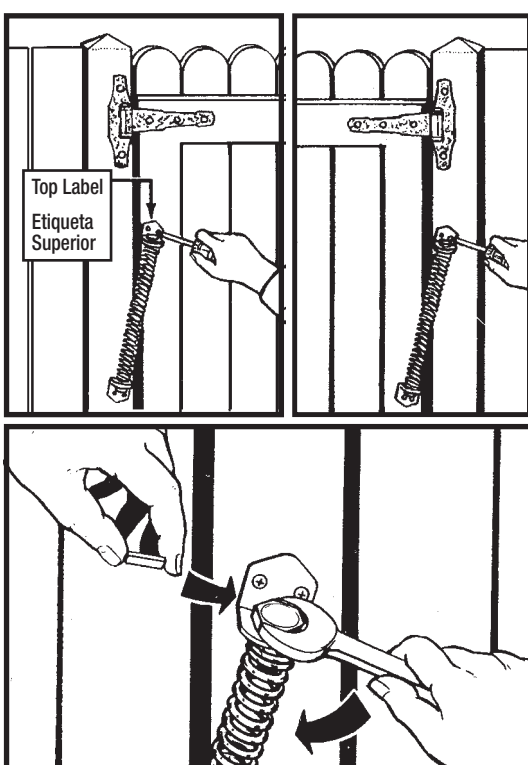

GATE SPRING

410002

Wear Safety Goggles
Utilice Gafas Protectoras

For left or right handed, in-swing or out-swing gates

- Safe and easy tension adjustment
- Requires no special tool or dangerous pins
- Superior powder coat finish & corrosion resistance
- Weatherguard™ treated fasteners INCLUDED

IMPORTANT: Must be installed with top to right, on hinge side of gate, and as vertically as possible. Gate spring top has been marked "Top" on top bracket.

1. Position gate spring with this movable mounting bracket toward top of gate and tilted to right.
2. Drill 7/64" pilot holes.
3. Fasten gate spring with screws.
4. Torque spring by turning top movable hex head clockwise.
5. Lock position by placing flat "stop" between mounting bracket and flat side of hex head.
6. If needed, repeat Steps 4 and 5 (maximum 3 times) for increased tension.

Para compuertas de patio y de jardín • El resorte de compuerta ornamental cierra la compuerta automáticamente • Para abrir hacia a derecha o hacia la izquierda • Torsión ajustable • Para reemplazo o para instalación nueva • Acero/Terminado de color negro.

IMPORTANTE: Deber á ser instalado con la parte superior hacia la derecha en el lado de la bisagra de la compuerta y tan vertical como le sea posible. Laparte superior del resorte de compuerta ha sido marcada "Top" (Arriba) en el soporte superior.