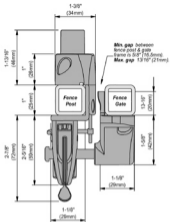

**Model: LLAAB**

MAX Fence Post size 6"x6"

**Model: LLAAL**

NOTE: Both models shown an MIN Post size (1"x1")