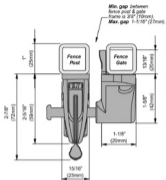

**Model: LLAAB**

MAX Fence Post size 6"x6"

**Model: LLAAL**

NOTE: Both models shown an MIN Post size (1"x1")