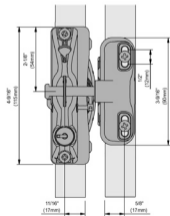

**Model: LLAAB**

MAX Fence Post size 6"x6"

**Model: LLAAL**

NOTE: Both models shown an MIN Post size (1"x1")