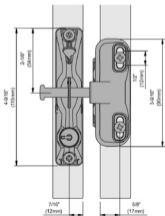

**Model: LLAAB**

MAX Fence Post size 6"x6"

**Model: LLAAL**

NOTE: Both models shown an MIN Post size (1"x1")