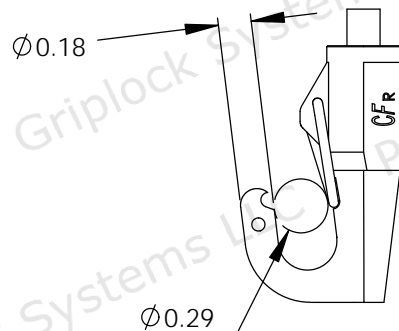

Gate Closed

Gate Open

<p><b>PROPRIETARY AND CONFIDENTIAL</b>          This drawing and these specifications are the exclusive property of GRIPLOCK SYSTEMS, LLC and shall not be divulged, reproduced, copied, or used as the basis for the manufacture or sale of apparatus without the express written authorization of GRIPLOCK SYSTEMS, LLC.</p>		<p><b>GRIPLOCK SYSTEMS</b>          410 Palm Ave. Loft A18, Carpinteria, CA93013          Phone (805) 566-0064 Fax (805) 566-0065</p>
<p>MATERIAL: Chromium Plated Zinc</p>		
SCALE: 1:1	SHEET 1 OF 1	<p>PART NUMBER: <b>15-GHA</b></p> <p>DESCRIPTION: Gated hook Gripper for 3/64" or 1/16" 7x7 or 7x19 Cable</p>