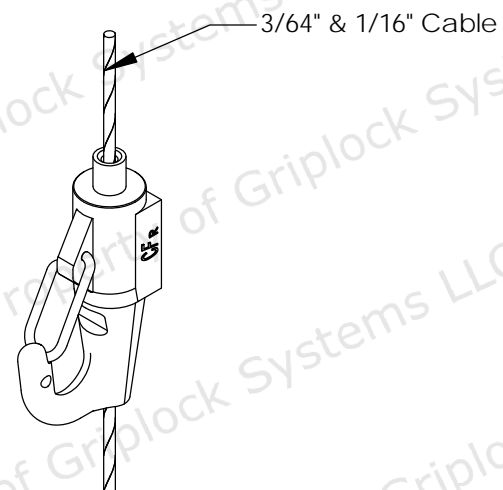

Gate Closed

Gate Open

<p><b>PROPRIETARY AND CONFIDENTIAL</b>          This drawing and these specifications are the exclusive property of GRIPLOCK SYSTEMS, LLC and shall not be divulged, reproduced, copied, or used as the basis for the manufacture or sale of apparatus without the express written authorization of GRIPLOCK SYSTEMS, LLC.</p>		<p><b>GRIPLOCK SYSTEMS</b>          410 Palm Ave. Loft A18, Carpinteria, CA93013          Phone (805) 566-0064 Fax (805) 566-0065</p>
<p>MATERIAL: Chromium Plated Zinc</p>		
SCALE: 1:1	SHEET 1 OF 1	<p>PART NUMBER: <b>15-GHA</b></p> <p>DESCRIPTION: Gated hook Gripper for 3/64" or 1/16" 7x7 or 7x19 Cable</p>